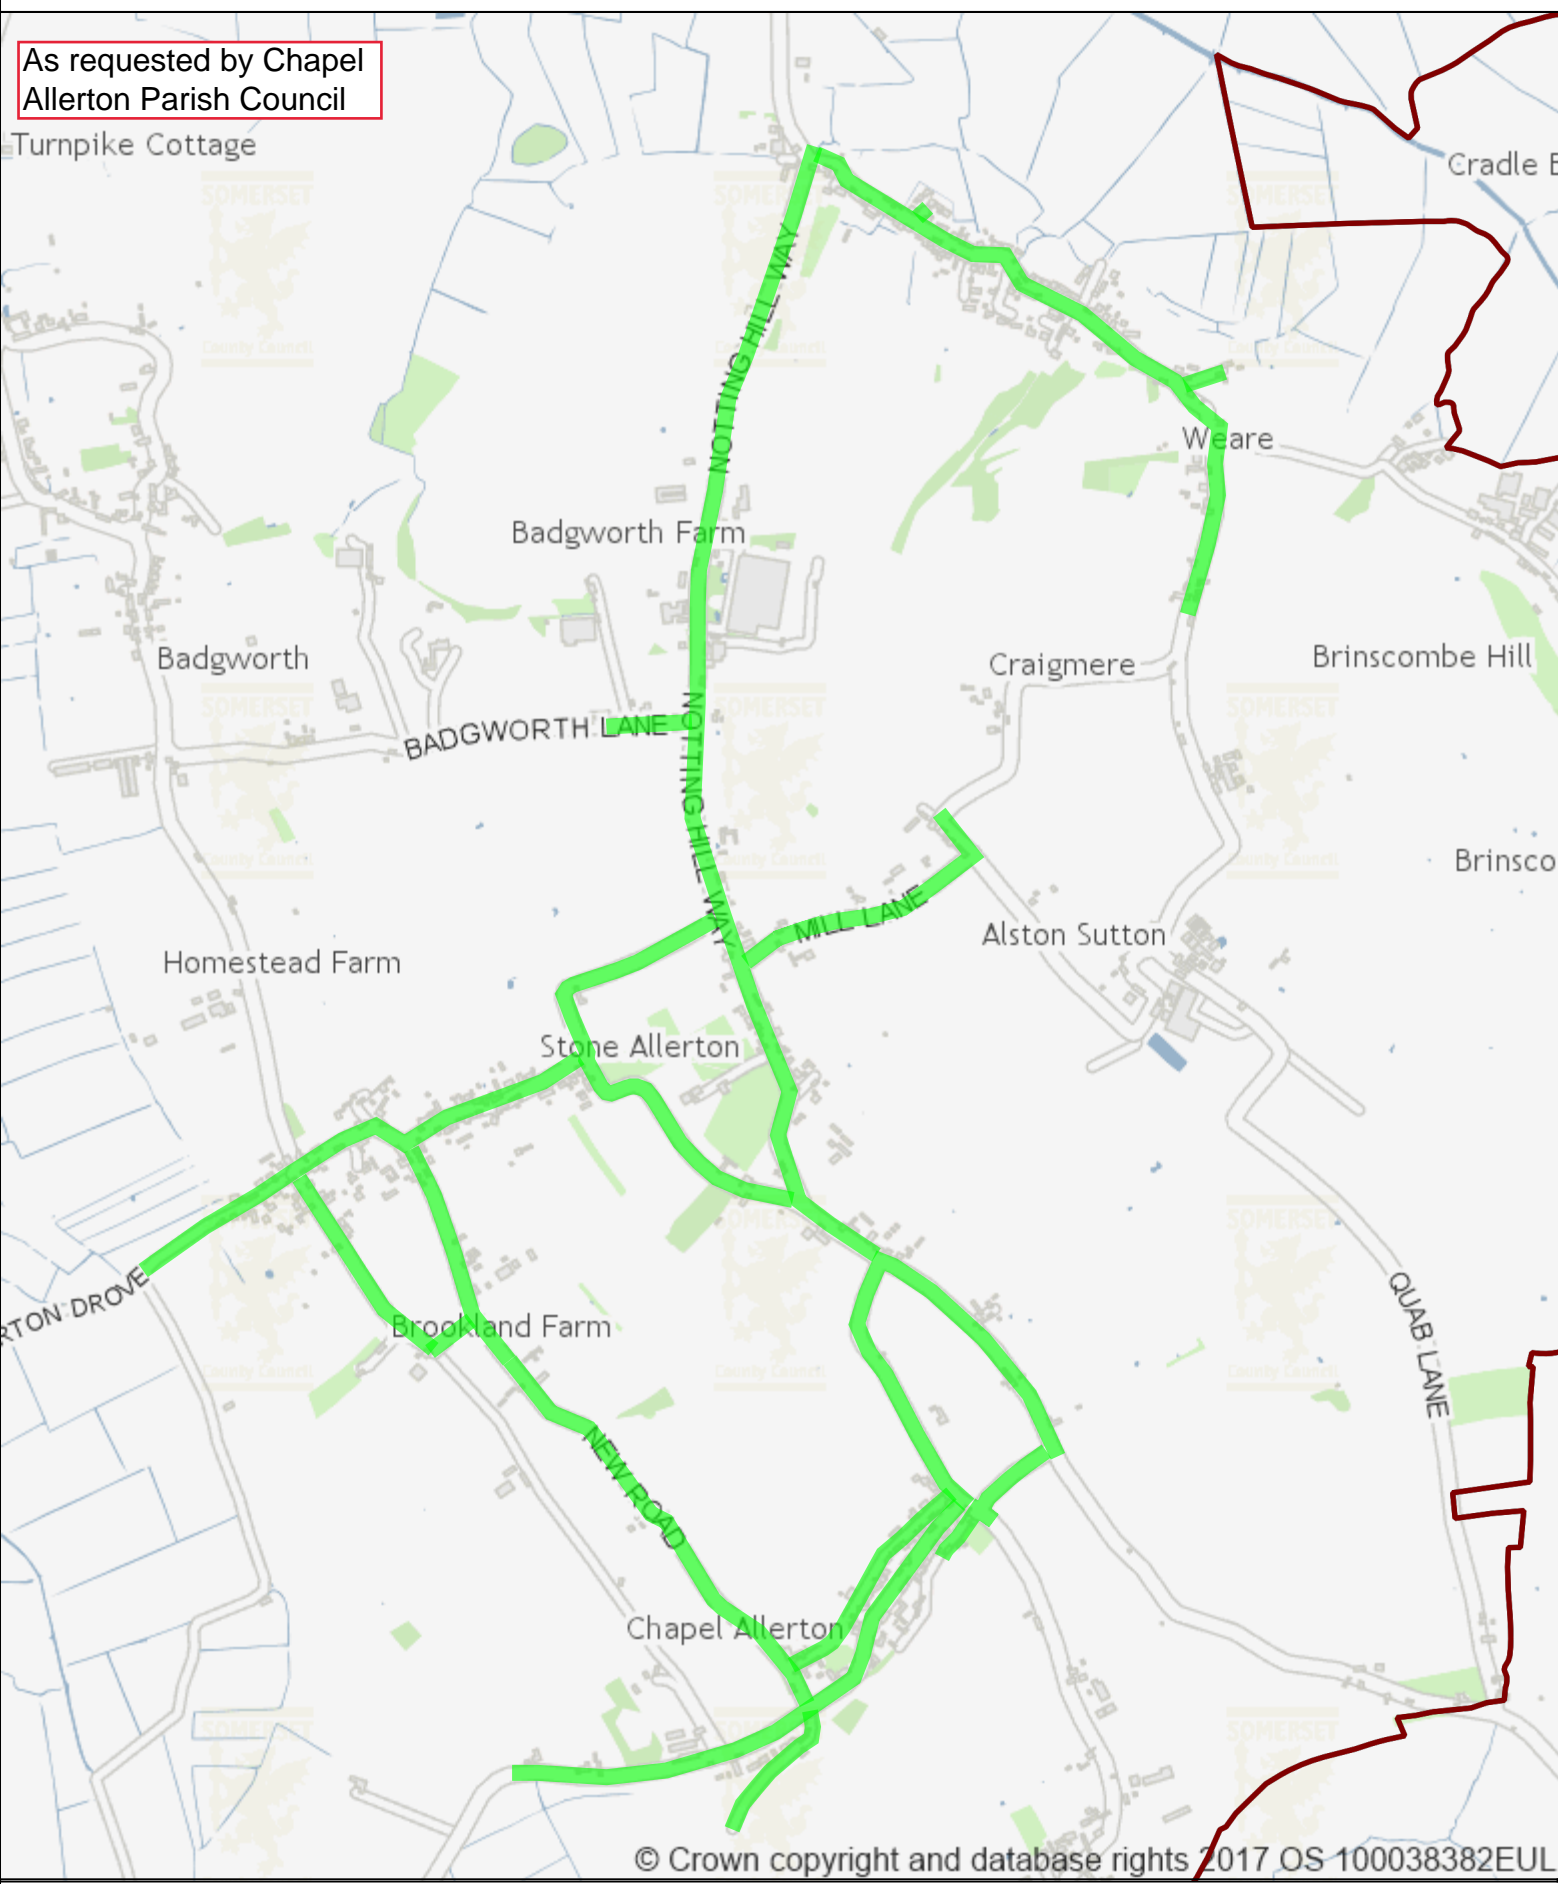

Various Roads. Chapel Allerton & Weare. Proposed 30mph speed limit.

As requested by Chapel Allerton Parish Council

© Crown copyright and database rights 2017 OS 100038382EUL

WWW.SOMERSET.GOV.UK

Somerset
County Council
County Hall
Taunton
TA1 4DY
0300 123 2224

Date produced:

Scale: 1:14000
Centre: 340753, 151559
2021-03-05
13:41:14

© Crown
copyright 2019
OS
100038382EUL.
Use of this data is
subject to terms
and conditions.